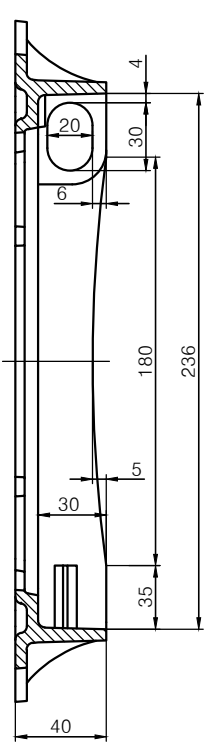

MATERIAL	GJS500-7	WEIGHT	6kg	CLASS	EN124-2 C250	SCALE	MARK:		
						SIZE	CERTIFICATE NO. / PRODUCT CODE		ICIM
						300x300x40			
						NAME	L-GSGEN-230CLB		
						ITEM CODE			
							EDITION	0	SHEET
									1/3

A-A

B-B

MATERIAL	GJS500-7	WEIGHT	3kg	CLASS	EN124-2 C250	SCALE	MARK:	
						SIZE	CERTIFICATE NO. / PRODUCT CODE	
						300×300×40	ICIM	
						NAME	L-GSGEN-230CLB	
						ITEM CODE		
							EDITION	SHEET
							0	2/3

B-B

manufacturer' ID

A-A

C向

D向

MATERIAL	GJS500-7	WEIGHT	3kg	CLASS	EN124-2 C250	SCALE	MARK:
						SIZE	CERTIFICATE NO. / PRODUCT CODE
						300x300x40	ICIM
						NAME	L-GSGEN-230CLB
						ITEM CODE	
						EDITION	SHEET
						0	3/3