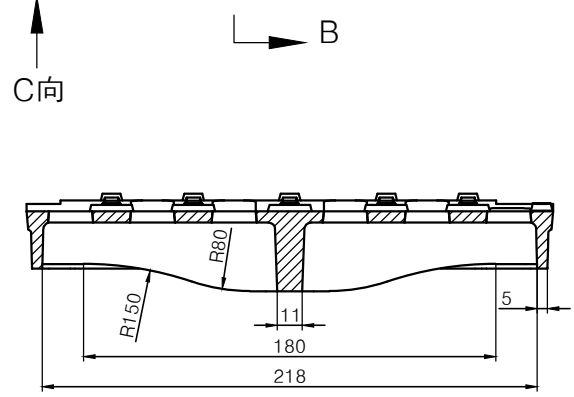

MATERIAL	GJS500-7	WEIGHT	6kg	CLASS	EN124-2 C250	SCALE	MARK:		
						SIZE	CERTIFICATE NO. / PRODUCT CODE		ICIM
						300x300x40			
						NAME	L-GSGEN-230CLB		
						ITEM CODE			
							EDITION	0	SHEET
									1/3

A-A

B-B

MATERIAL	GJS500-7	WEIGHT	3kg	CLASS	EN124-2 C250	SCALE	MARK:	
						SIZE	CERTIFICATE NO. / PRODUCT CODE	
						300×300×40	ICIM	
						NAME	L-GSGEN-230CLB	
						ITEM CODE		
							EDITION	SHEET
							0	2/3

B-B

manufacturer' ID

A-A

C向

D向

MATERIAL	GJS500-7	WEIGHT	3kg	CLASS	EN124-2 C250	SCALE	MARK:
						SIZE	CERTIFICATE NO. / PRODUCT CODE
						300x300x40	ICIM
						NAME	L-GSGEN-230CLB
						ITEM CODE	
						EDITION	SHEET
						0	3/3