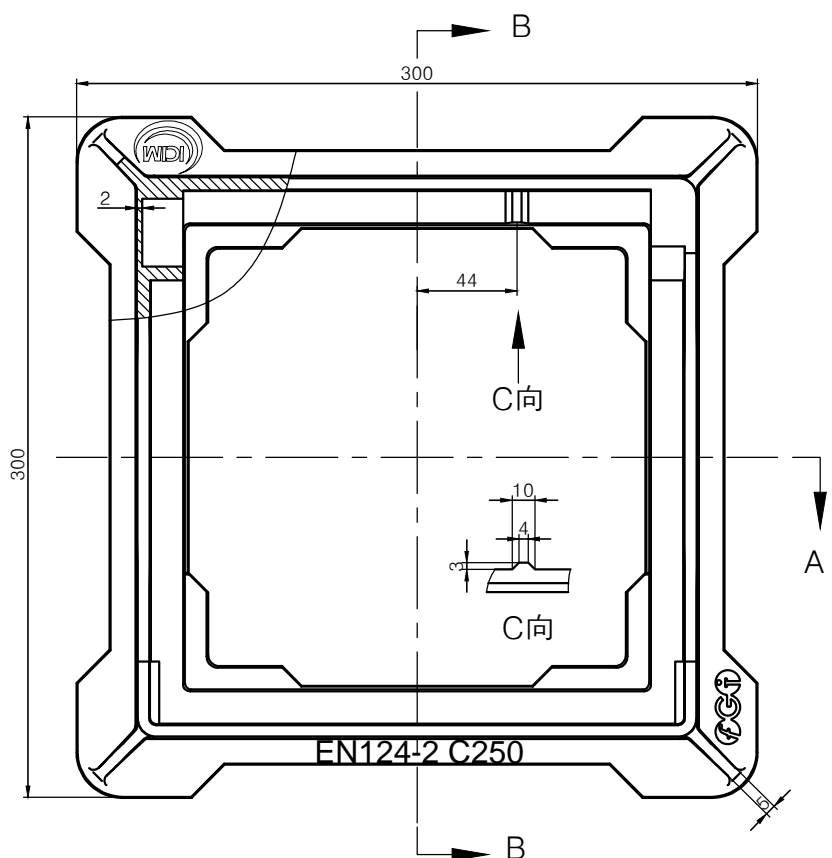

MATERIAL	GJS500-7	WEIGHT	6kg	CLASS	EN124-2 C250	SCALE	MARK:		
						SIZE	CERTIFICATE NO. / PRODUCT CODE		ICIM
						300x300x40			
						NAME	L-GSGEN-230CLB		
						ITEM CODE			
							EDITION	0	SHEET
									1/3

A-A

B-B

MATERIAL	GJS500-7	WEIGHT	3kg	CLASS	EN124-2 C250	SCALE	MARK:	
						SIZE	CERTIFICATE NO. / PRODUCT CODE	
						300×300×40	ICIM	
						NAME	L-GSGEN-230CLB	
						ITEM CODE		
							EDITION	SHEET
							0	2/3

B-B

manufacturer' ID

A-A

C向

D向

MATERIAL	GJS500-7	WEIGHT	3kg	CLASS	EN124-2 C250	SCALE	MARK:
						SIZE	CERTIFICATE NO. / PRODUCT CODE
						300x300x40	ICIM
						NAME	L-GSGEN-230CLB
						ITEM CODE	
						EDITION	SHEET
						0	3/3