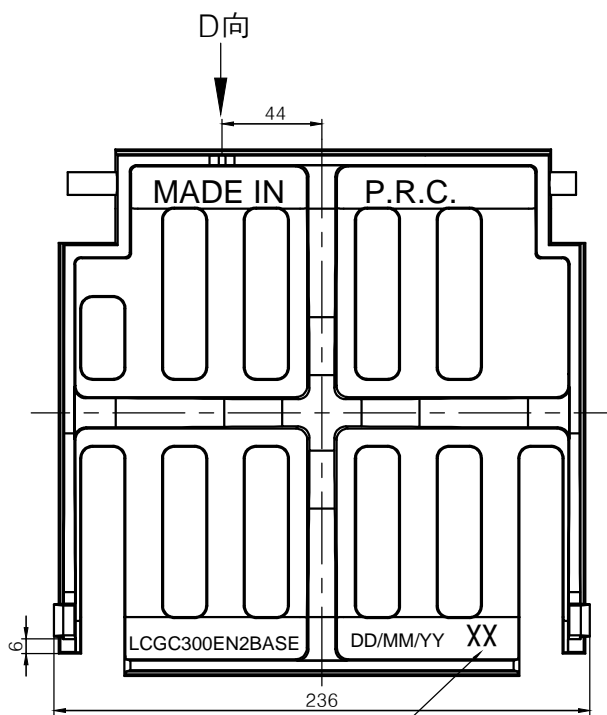

MATERIAL	GJS500-7	WEIGHT	6kg	CLASS	EN124-2 C250	SCALE	MARK:		
						SIZE	CERTIFICATE NO. / PRODUCT CODE		ICIM
						300x300x40			
						NAME	L-GSGEN-230CLB		
						ITEM CODE			
							EDITION	0	SHEET
									1/3

A-A

B-B

MATERIAL	GJS500-7	WEIGHT	3kg	CLASS	EN124-2 C250	SCALE	MARK:	
						SIZE	CERTIFICATE NO. / PRODUCT CODE	
						300×300×40	ICIM	
						NAME	L-GSGEN-230CLB	
						ITEM CODE		
							EDITION	SHEET
							0	2/3

B-B

manufacturer' ID

A-A

C向

D向

MATERIAL	GJS500-7	WEIGHT	3kg	CLASS	EN124-2 C250	SCALE	MARK:
						SIZE	CERTIFICATE NO. / PRODUCT CODE
						300x300x40	ICIM
						NAME	L-GSGEN-230CLB
						ITEM CODE	
						EDITION	SHEET
						0	3/3