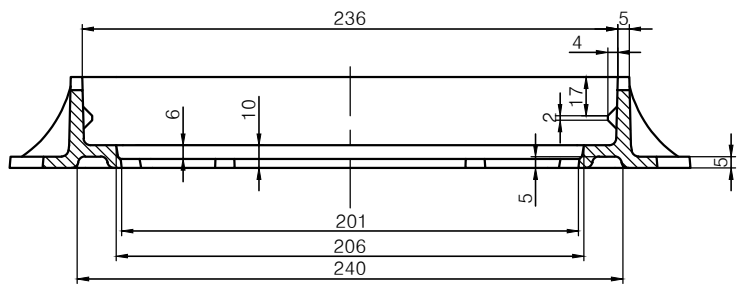

MATERIAL	GJS500-7	WEIGHT	6kg	CLASS	EN124-2 C250	SCALE	MARK:		
						SIZE	CERTIFICATE NO. / PRODUCT CODE		ICIM
						300x300x40			
						NAME	L-GSGEN-230CLB		
						ITEM CODE			
							EDITION	0	SHEET
									1/3

A-A

B-B

MATERIAL	GJS500-7	WEIGHT	3kg	CLASS	EN124-2 C250	SCALE	MARK:	
						SIZE	CERTIFICATE NO. / PRODUCT CODE	
						300×300×40	ICIM	
						NAME	L-GSGEN-230CLB	
						ITEM CODE		
							EDITION	SHEET
							0	2/3

B-B

manufacturer' ID

A-A

C向

D向

MATERIAL	GJS500-7	WEIGHT	3kg	CLASS	EN124-2 C250	SCALE	MARK:
						SIZE	CERTIFICATE NO. / PRODUCT CODE
						300x300x40	ICIM
						NAME	L-GSGEN-230CLB
						ITEM CODE	
						EDITION	SHEET
						0	3/3