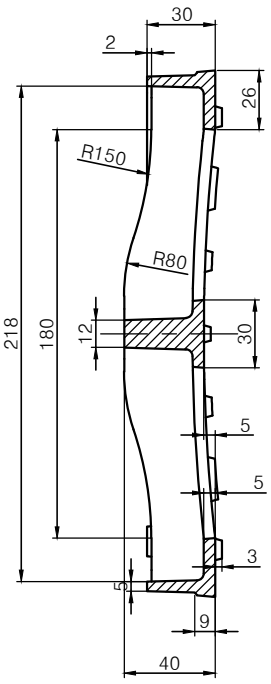

MATERIAL	GJS500-7	WEIGHT	6kg	CLASS	EN124-2 C250	SCALE	MARK:		
						SIZE	CERTIFICATE NO. / PRODUCT CODE		ICIM
						300x300x40			
						NAME	L-GSGEN-230CLB		
						ITEM CODE			
							EDITION	0	SHEET
									1/3

A-A

B-B

MATERIAL	GJS500-7	WEIGHT	3kg	CLASS	EN124-2 C250	SCALE	MARK:	
						SIZE	CERTIFICATE NO. / PRODUCT CODE	
						300×300×40	ICIM	
						NAME	L-GSGEN-230CLB	
						ITEM CODE		
							EDITION	SHEET
							0	2/3

B-B

manufacturer' ID

A-A

C向

D向

MATERIAL	GJS500-7	WEIGHT	3kg	CLASS	EN124-2 C250	SCALE	MARK:
						SIZE	CERTIFICATE NO. / PRODUCT CODE
						300x300x40	ICIM
						NAME	L-GSGEN-230CLB
						ITEM CODE	
						EDITION	SHEET
						0	3/3