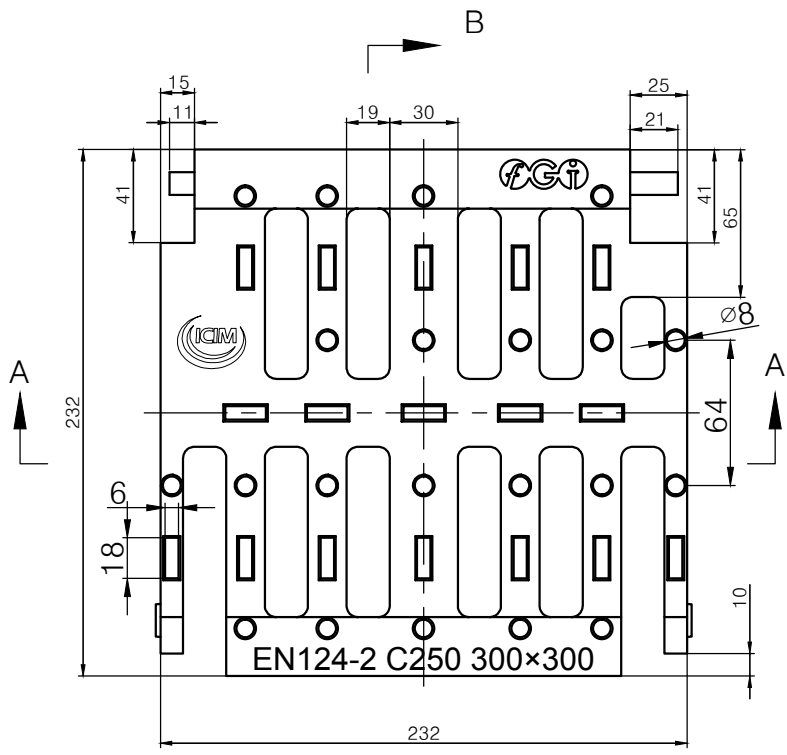

MATERIAL	GJS500-7	WEIGHT	6kg	CLASS	EN124-2 C250	SCALE	MARK:		
						SIZE	CERTIFICATE NO. / PRODUCT CODE		ICIM
						300x300x40			
						NAME	L-GSGEN-230CLB		
						ITEM CODE			
							EDITION	0	SHEET
									1/3

A-A

B-B

MATERIAL	GJS500-7	WEIGHT	3kg	CLASS	EN124-2 C250	SCALE	MARK:	
						SIZE	CERTIFICATE NO. / PRODUCT CODE	
						300×300×40	ICIM	
						NAME	L-GSGEN-230CLB	
						ITEM CODE		
							EDITION	SHEET
							0	2/3

B-B

manufacturer' ID

A-A

C向

D向

MATERIAL	GJS500-7	WEIGHT	3kg	CLASS	EN124-2 C250	SCALE	MARK:
						SIZE	CERTIFICATE NO. / PRODUCT CODE
						300x300x40	ICIM
						NAME	L-GSGEN-230CLB
						ITEM CODE	
						EDITION	SHEET
						0	3/3