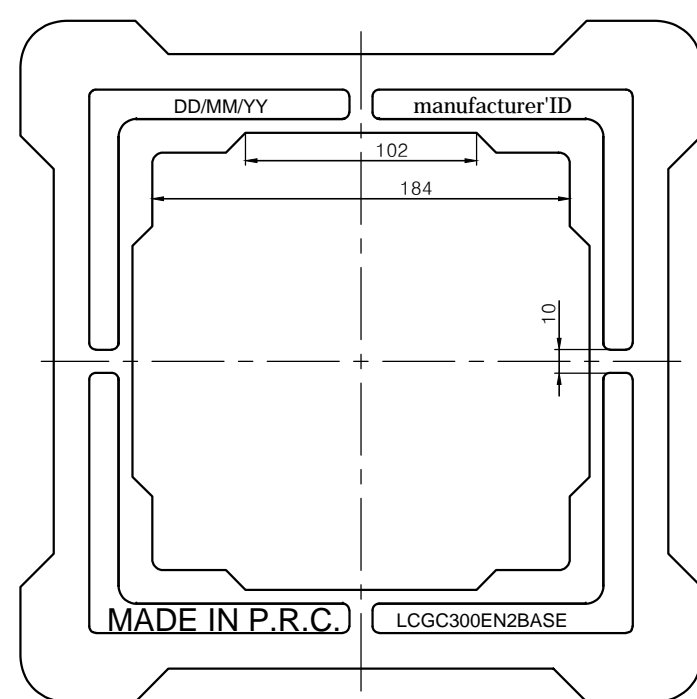

MATERIAL	GJS500-7	WEIGHT	6kg	CLASS	EN124-2 C250	SCALE	MARK:		
						SIZE	CERTIFICATE NO. / PRODUCT CODE		ICIM
						300x300x40			
						NAME	L-GSGEN-230CLB		
						ITEM CODE			
							EDITION	0	SHEET
									1/3

A-A

B-B

MATERIAL	GJS500-7	WEIGHT	3kg	CLASS	EN124-2 C250	SCALE	MARK:	
						SIZE	CERTIFICATE NO. / PRODUCT CODE	
						300×300×40	ICIM	
						NAME	L-GSGEN-230CLB	
						ITEM CODE		
							EDITION	SHEET
							0	2/3

B-B

manufacturer' ID

A-A

C向

D向

MATERIAL	GJS500-7	WEIGHT	3kg	CLASS	EN124-2 C250	SCALE	MARK:
						SIZE	CERTIFICATE NO. / PRODUCT CODE
						300x300x40	ICIM
						NAME	L-GSGEN-230CLB
						ITEM CODE	
						EDITION	SHEET
						0	3/3