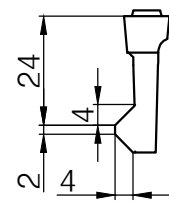

MATERIAL	GJS500-7	WEIGHT	6kg	CLASS	EN124-2 C250	SCALE	MARK:		
						SIZE	CERTIFICATE NO. / PRODUCT CODE		ICIM
						300x300x40			
						NAME	L-GSGEN-230CLB		
						ITEM CODE			
							EDITION	0	SHEET
									1/3

A-A

B-B

MATERIAL	GJS500-7	WEIGHT	3kg	CLASS	EN124-2 C250	SCALE	MARK:	
						SIZE	CERTIFICATE NO. / PRODUCT CODE	
						300×300×40	ICIM	
						NAME	L-GSGEN-230CLB	
						ITEM CODE		
							EDITION	SHEET
							0	2/3

B-B

manufacturer' ID

A-A

C向

D向

MATERIAL	GJS500-7	WEIGHT	3kg	CLASS	EN124-2 C250	SCALE	MARK:
						SIZE	CERTIFICATE NO. / PRODUCT CODE
						300x300x40	ICIM
						NAME	L-GSGEN-230CLB
						ITEM CODE	
						EDITION	SHEET
						0	3/3