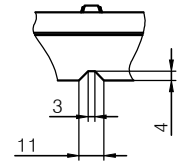

A-A

B-B

MATERIAL	GJS500-7	WEIGHT	3kg	CLASS	EN124-2 C250	SCALE	MARK:	
						SIZE	CERTIFICATE NO. / PRODUCT CODE	
						300×300×40	ICIM	
						NAME	L-GSGEN-230CLB	
						ITEM CODE		
							EDITION	SHEET
							0	2/3

B-B

manufacturer' ID

A-A

C向

D向

MATERIAL	GJS500-7	WEIGHT	3kg	CLASS	EN124-2 C250	SCALE	MARK:
						SIZE	CERTIFICATE NO. / PRODUCT CODE
						300x300x40	ICIM
						NAME	L-GSGEN-230CLB
						ITEM CODE	
						EDITION	SHEET
						0	3/3