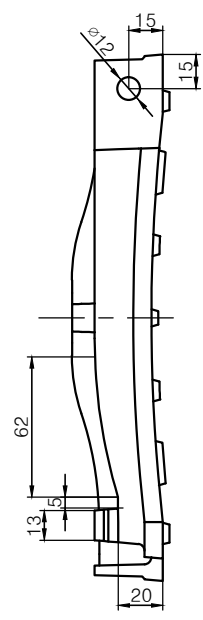

MATERIAL	GJS500-7	WEIGHT	6kg	CLASS	EN124-2 C250	SCALE	MARK:		
						SIZE	CERTIFICATE NO. / PRODUCT CODE		ICIM
						300x300x40			
						NAME	L-GSGEN-230CLB		
						ITEM CODE			
							EDITION	0	SHEET
									1/3

A-A

B-B

MATERIAL	GJS500-7	WEIGHT	3kg	CLASS	EN124-2 C250	SCALE	MARK:	
						SIZE	CERTIFICATE NO. / PRODUCT CODE	
						300×300×40	ICIM	
						NAME	L-GSGEN-230CLB	
						ITEM CODE		
							EDITION	SHEET
							0	2/3

B-B

manufacturer' ID

A-A

C向

D向

MATERIAL	GJS500-7	WEIGHT	3kg	CLASS	EN124-2 C250	SCALE	MARK:
						SIZE	CERTIFICATE NO. / PRODUCT CODE
						300x300x40	ICIM
						NAME	L-GSGEN-230CLB
						ITEM CODE	
						EDITION	SHEET
						0	3/3